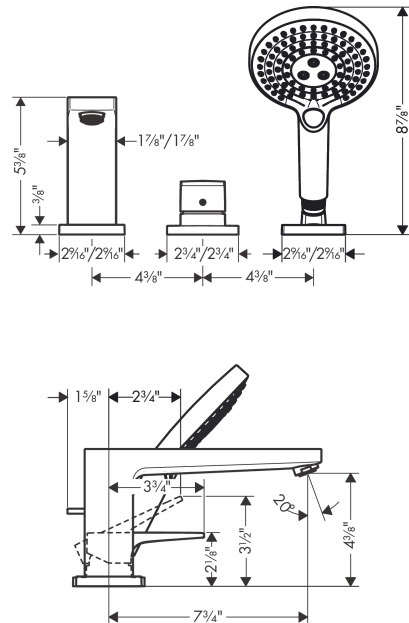

### 3-Hole Roman Tub Set Trim with Lever Handle and 1.75 GPM Handshower

Surface: **chrome** Part no. : **32556001**

##### Features

- Flow: 5.81 GPM (22 L/Min)
- Flow rate of hand shower at 3 bar: 1.75 GPM (6.6 L/Min)
- Ceramic cartridge
- Integrated double backflow prevention

#### Scale drawing

**Metropol**  
**3-Hole Roman Tub Set Trim with Lever Handle and 1.75 GPM Handshower**  
 Surface: **chrome** Part no. : **32556001**

Exploded drawing

Year of production: >07/18