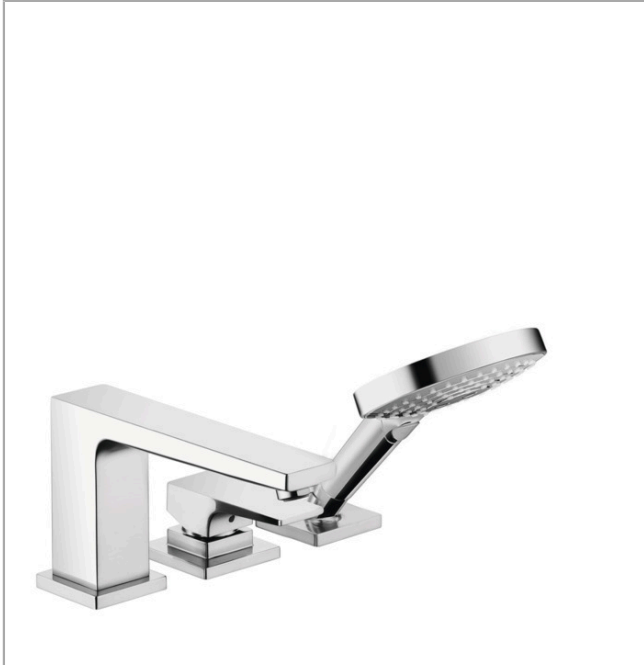

### 3-Hole Roman Tub Set Trim with Lever Handle and 1.75 GPM Handshower

Surface: **chrome** Part no. : **32556001**

##### Features

- Flow: 5.81 GPM (22 L/Min)
- Flow rate of hand shower at 3 bar: 1.75 GPM (6.6 L/Min)
- Ceramic cartridge
- Integrated double backflow prevention

#### Scale drawing

**Metropol**  
**3-Hole Roman Tub Set Trim with Lever Handle and 1.75 GPM Handshower**  
 Surface: **chrome** Part no. : **32556001**

Exploded drawing

Year of production: >07/18