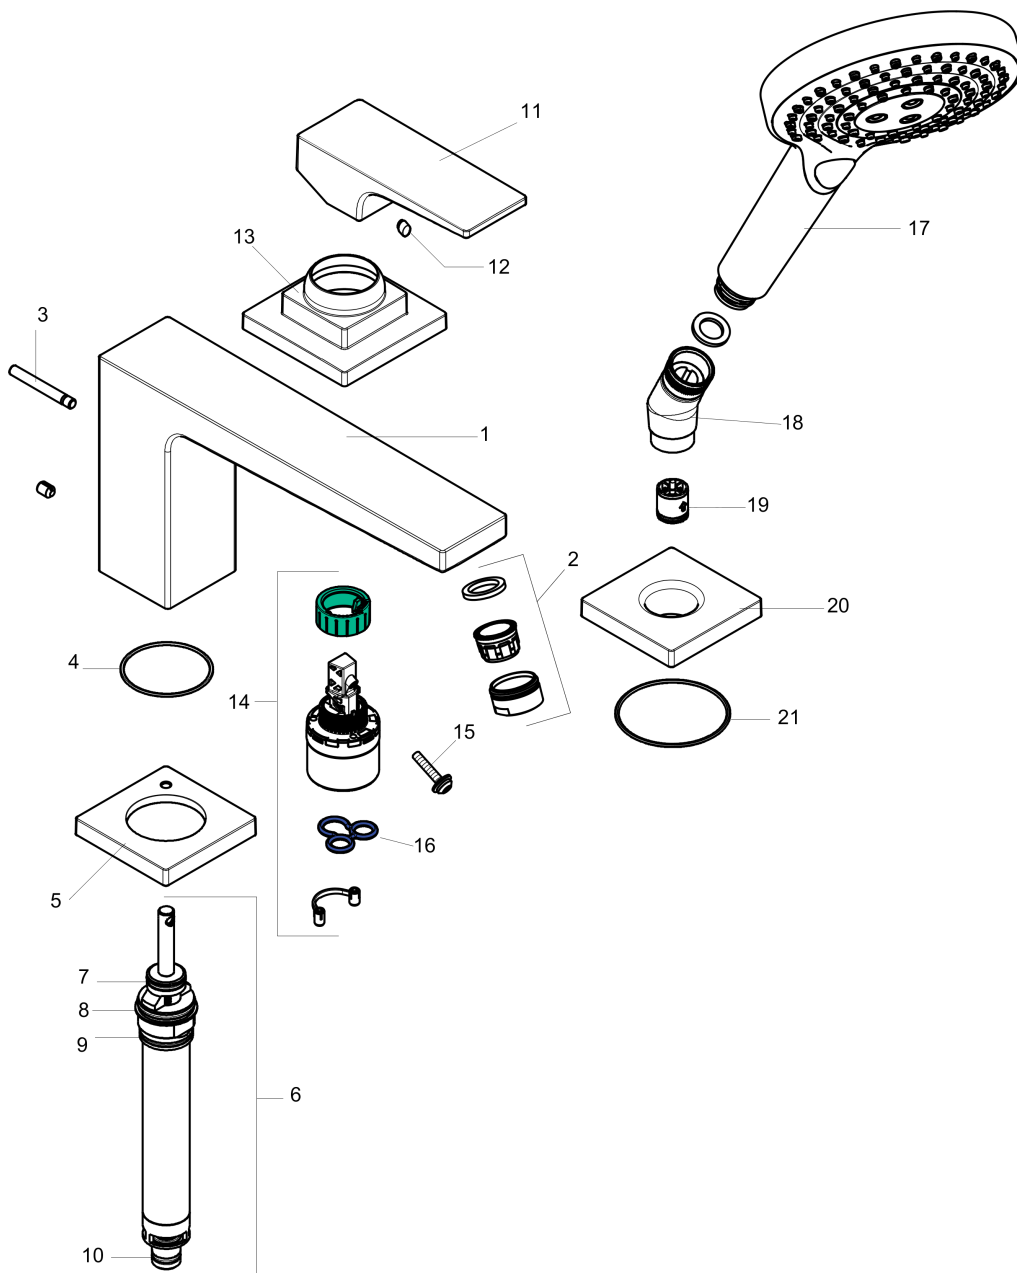

#### Product image

#### Scale drawing

**Metropol**  
**3-Hole Roman Tub Set Trim with Lever Handle and 1.75 GPM Handshower**  
 Surface: **chrome** Part no. : **32556001**

Exploded drawing

Year of production: >07/18

### 3-Hole Roman Tub Set Trim with Lever Handle and 1.75 GPM Handshower

Surface: **chrome** Part no. : **32556001**

#### Spare parts list

Year of production: >07/18

Pos.	Description	Part no.	Price	PU
1	spout cpl.	93151000	-	1
2	aerator M24x1 (30 l/min)	96512000	-	1
3	diverter knob	98707000	-	1
4	O-ring 41x1,5	98168000	-	1
5	escutcheon for spout	93152000	-	1
6	selector assy	96775000	-	1
7	O-Ring 14x2,5	98189000	-	1
8	O-Ring 23x2,5	98183000	-	1
9	O-Ring 22x2	98185000	-	1
10	O-ring 9x2,5	98217000	-	1
11	handle	93075000	-	1
12	screw cover	96338000	-	1
13	escutcheon	93138000	-	1
14	cartridge, assy	92730000	-	1
15	locking screw for handle	95140000	-	1
16	seal	95008000	-	1
17	handshower	26036001	-	1
18	shower holder	28071000	-	1
19	set of non return valves DW 15	94074000	-	1
20	escutcheon for shower holder	93153000	-	1
21	O-ring 56x2	98468000	-	1